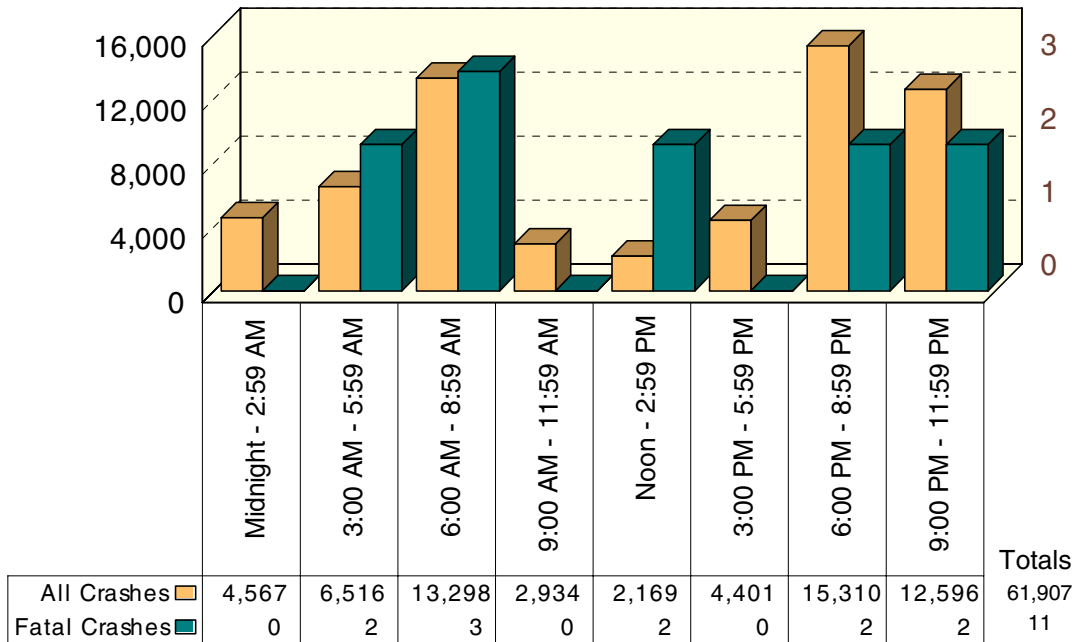

LIGHT CONDITION AND TIME OF DAY IN MOTOR VEHICLE-DEER CRASHES

LIGHT CONDITION	All Crashes		Fatal Crashes		Injury Crashes			PDO Crashes
	Number	% of Total	Number	% of Fatal	A	B	C	
Daylight	12,833	20.7	4	36.4	38	198	239	12,354
Dawn	5,501	8.9	1	9.1	6	36	63	5,395
Dusk	3,114	5.0	2	18.2	9	24	34	3,045
Dark – Lighted	1,951	3.2	0	0.0	3	11	22	1,915
Dark – Unlighted	37,838	61.1	4	36.4	80	202	457	37,095
Other/Unknown	670	1.1	0	0.0	2	3	6	659
Total	61,907	100.0	11	100.0	138	474	821	60,463

Time and Severity of Motor Vehicle-Deer Crashes

NOTE: Time and Severity chart excludes 116 crashes where time of day is unknown.